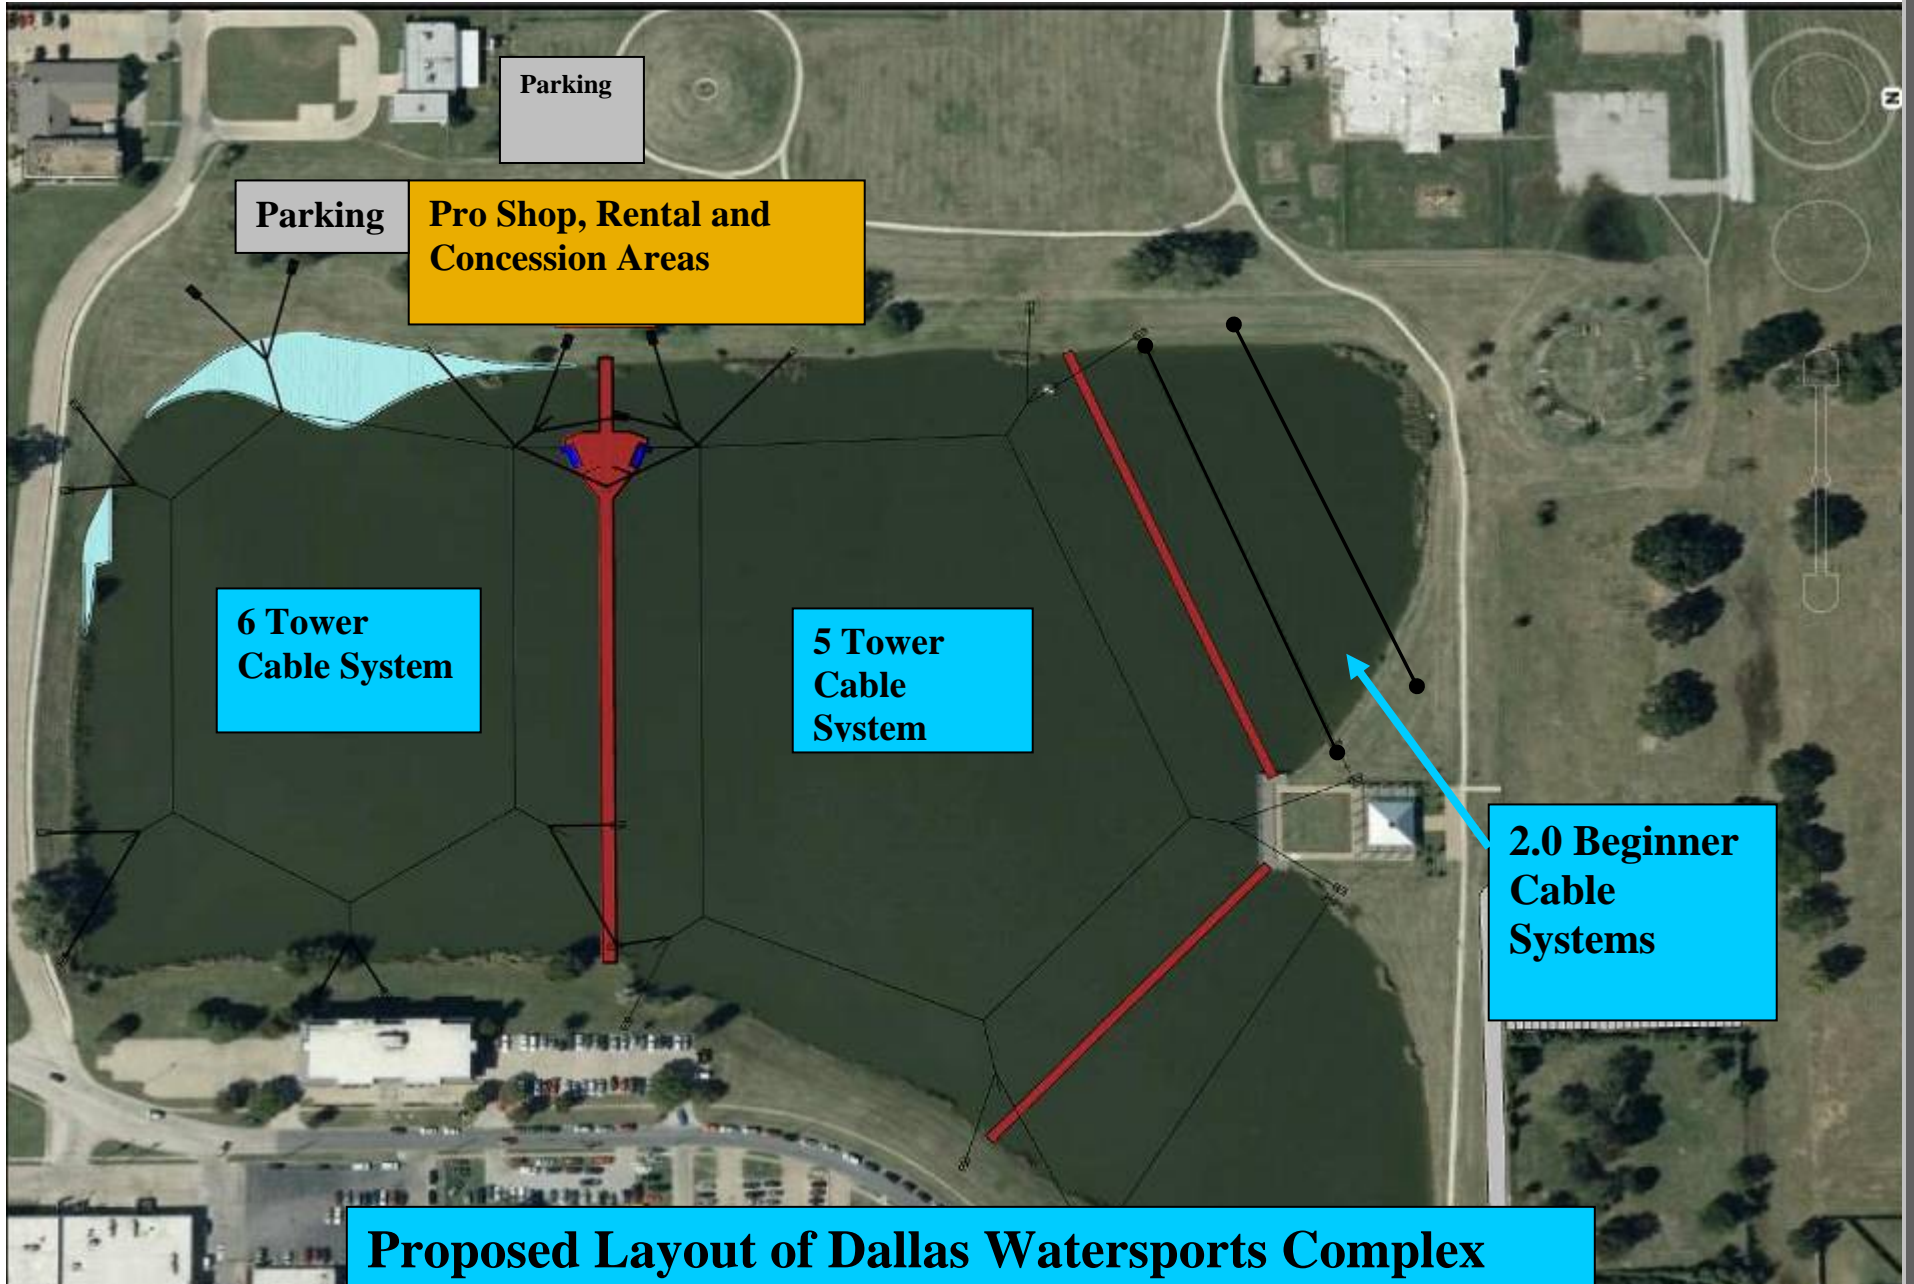

Highland Park

Medical District

Uptown

Victory Park

Dallas CBD

Design District

Margaret Hunt Hill Bridge

2 miles from Medical District and Downtown Dallas

DWC

Parking

Parking

Pro Shop, Rental and Concession Areas

6 Tower Cable System

5 Tower Cable System

2.0 Beginner Cable Systems

Proposed Layout of Dallas Watersports Complex